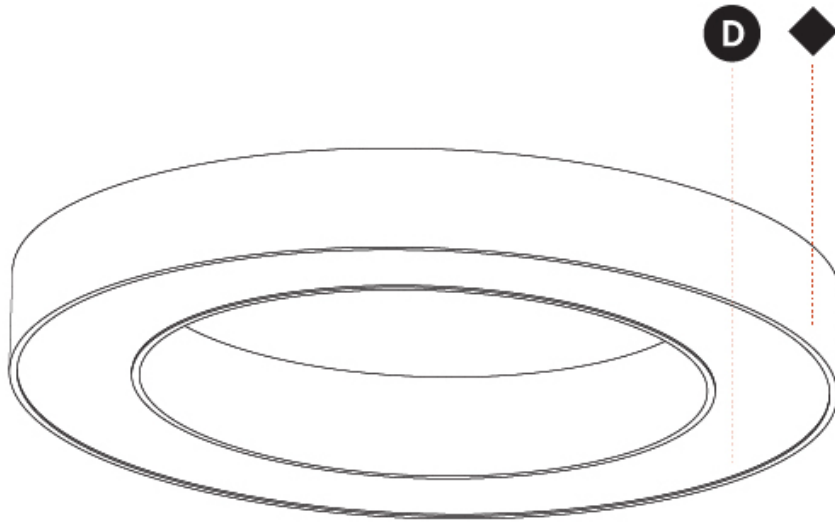

A32912-

PROJECT

TYPE

SPECIFIER

QUANTITY

DATE