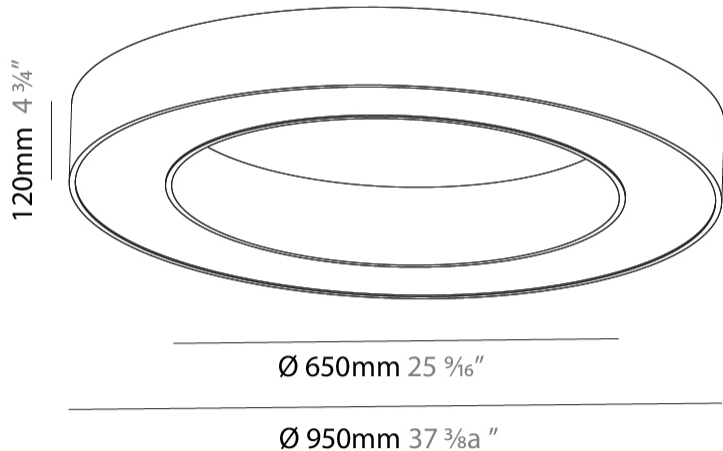

1. To build a product code in our configurator select the specify button on the base model # product page
2. To build a manual product code on this datasheet choose from the options listed below in blue font and add the suffix to the base model #

GENERAL

Series: Glorious
Subseries: Glorious
Brand: Prolicht
Division: Architectural
Mounting Type: Surface
Mounting Location: Ceiling
Subcategory: Ambient

PHYSICAL

Shape: Round
Diameter (mm): 950
Diameter (in): 37 ³/₈
Height (mm): 120
Height (in): 4 ³/₄
Light Distribution: Direct
Weight (kg): 8.94
Weight (lbs): 19.67
Diffuser: PMMA - Opal or Micro-Prism
Fixture Finish: SSR / BKV / CWI / CRY / HAB / UFT / ITA / RUA / FTG / MYG / LOD / PUS / FRO / FUP / KIA / POP / BLS / SPG / MEY / GOH / GUM / CHC / COM / ABZ / JAG / OBR / MOS / ROR
Fixture Material: Aluminum

ELECTRICAL

Lamp Type: LED (Zhaga Standard)
Input Wattage (W): 45
Total Output Wattage (W): 36 / 28.8 (3500K)
Dimming: Non-Dimming / Phase Dimming (120Vac only) / 0-10V Dimming
Driver Included: Yes
Driver Location: Integrated
Driver Type: Constant Current - 120 / 277Vac
Driver Class: Class 2
Input Voltage (V): 120 - 277
Constant Current (MA): 350 / 900 (3500K)

LED

Color Temperature (°K): 3000 / 3500 / 4000
Max. Delivered Lumen (lm): 4150 / 4302 / 4390
CRI: >80 CRI
Efficiency (%): 65
Lamp Life (hrs): 50000

OPTICAL

RATINGS AND CERTIFICATIONS

Certified By: Certified for North American Standards
IP rating: IP20